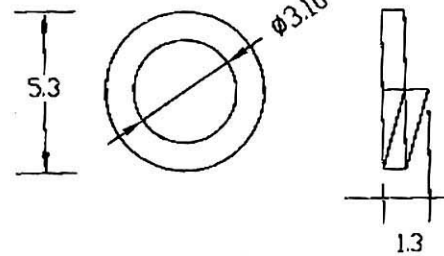

FLAT WASHER
C9994-23000001R
METAL NICKEL PLATING

SPLIT WASHER
(SPRING WASHER)
C9994-23000002R
METAL NICKEL PLATING

HEX NUT
C9994-24IB0004R
METAL NICKEL PLATING

L & ITEM NO	PCS /KIT	THREAD *A	REMARK
L:12.7 23I OR 23I127	8	0.312/7.92	(STANDARD FEMALE SCREWLOCK) SPLIT WASHERS, FLAT WASHERS AND HEX NUT. 2 PCS OF EACH PER KIT

APPD. 核准		TOLERANCE 容許公差	PART NAME 品名 023 INDIVIDUAL PACKING (2PCS HEX SCREW 12.7mm +2PCS FLAT WASHER+2PCS SPLIT +2PCS NUT) NICKEL PLATED ROHS LOW-LEAD
DWG. 製圖		SCALE 比例	
DATE 制表日	UNIT 單位	PAGE 張數	REV. 版本
2007/08/08	MM	1 OF 1	B
ELAINE	參考		