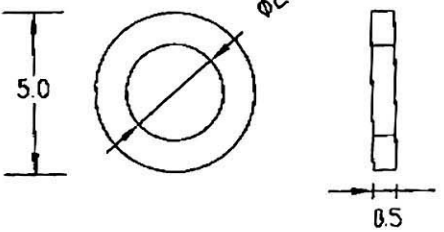

FLAT WASHER
C9994-23000001R
METAL NICKEL PLATING

SPLIT WASHER
(SPRING WASHER)
C9994-23000002R
METAL NICKEL PLATING

HEX NUT
C9994-24IB0004R
METAL NICKEL PLATING

L & ITEM NO	PCS /KIT	THREAD *A	REMARK
L:12.7 23I OR 23I127	8	0.312/7.92	(STANDARD FEMALE SCREWLOCK) SPLIT WASHERS, FLAT WASHERS AND HEX NUT. 2 PCS OF EACH PER KIT

APPD. 核准		TOLERANCE 容許公差	PART NAME 品名 023 INDIVIDUAL PACKING (2PCS HEX SCREW 12.7mm +2PCS FLAT WASHER+2PCS SPLIT +2PCS NUT) NICKEL PLATED ROHS LOW-LEAD
DWG. 製圖		SCALE 比例	
DATE 制表日	UNIT 單位	PAGE 張數	REV. 版本
2007/08/08	MM	1 OF 1	B
ELAINE	參考		