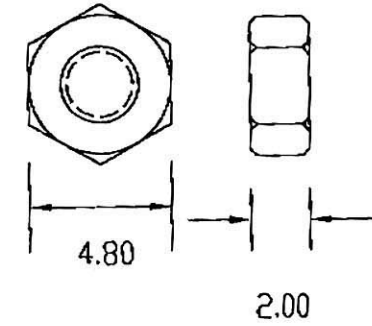

FLAT WASHER
C9994-23000001R
METAL NICKEL PLATING

SPLIT WASHER
(SPRING WASHER)
C9994-23000002R
METAL NICKEL PLATING

HEX NUT
C9994-24IB0004R
METAL NICKEL PLATING

L & ITEM NO	PCS /KIT	THREAD *A	REMARK
L:12.7 23I OR 23I127	8	0.312/7.92	(STANDARD FEMALE SCREWLOCK) SPLIT WASHERS, FLAT WASHERS AND HEX NUT. 2 PCS OF EACH PER KIT

APPD. 核准		TOLERANCE 容許公差	PART NAME 品名 023 INDIVIDUAL PACKING (2PCS HEX SCREW 12.7mm +2PCS FLAT WASHER+2PCS SPLIT +2PCS NUT) NICKEL PLATED ROHS LOW-LEAD
DWG. 製圖		SCALE 比例	
DATE 制表日	UNIT 單位	PAGE 張數	REV. 版本
2007/08/08	MM	1 OF 1	B
ELAINE	參考		