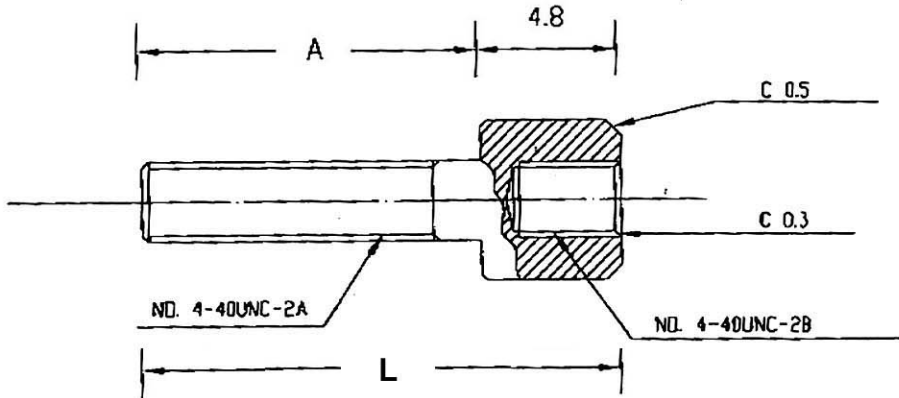

FLAT WASHER
C9994-23000001R
METAL NICKEL PLATING

SPLIT WASHER
(SPRING WASHER)
C9994-23000002R
METAL NICKEL PLATING

HEX NUT
C9994-24IB0004R
METAL NICKEL PLATING

L & ITEM NO	PCS /KIT	THREAD *A	REMARK
L:12.7 23I OR 23I127	8	0.312/7.92	(STANDARD FEMALE SCREWLOCK) SPLIT WASHERS, FLAT WASHERS AND HEX NUT. 2 PCS OF EACH PER KIT

APPD. 核准		TOLERANCE 容許公差	PART NAME 品名 023 INDIVIDUAL PACKING (2PCS HEX SCREW 12.7mm +2PCS FLAT WASHER+2PCS SPLIT +2PCS NUT) NICKEL PLATED ROHS LOW-LEAD
DWG. 製圖		SCALE 比例	
DATE 制表日	UNIT 單位	PAGE 張數	REV. 版本
2007/08/08	MM	1 OF 1	B
ELAINE	參考		