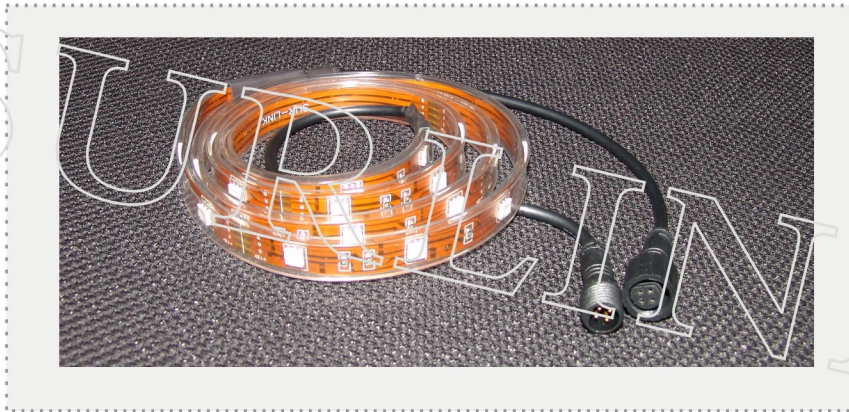

P/N:SL-SL-M-5-ST-10

◆ **Description:** Mixed R/G/B SMD 5050 LED Strip Light, Silicone Tube Waterproof

◆ **Figure**

◆ **Instruction**

Technique type	LED type	Model NO.	Emit Color	LED Qty/5M	Working Voltage	Working Current	Power	Beam Angle	FPC Width	Standard Packing
Waterproof type: ST (Silicone Tube)	5050	SL-SL-WW-5-ST-10	warm white	150	12V DC	3000	36	120	10mm	5M/Roll
		SL-SL-NW-5-ST-10	natural white	150	12V DC	3000	36	120	10mm	
		SL-SL-CW-5-ST-10	cool white	150	12V DC	3000	36	120	10mm	
		SL-SL-R-5-ST-10	red	150	12V DC	3000	36	120	10mm	
		SL-SL-G-5-ST-10	green	150	12V DC	3000	36	120	10mm	
		SL-SL-B-5-ST-10	blue	150	12V DC	3000	36	120	10mm	
		SL-SL-Y-5-ST-10	yellow	150	12V DC	3000	36	120	10mm	
		SL-SL-M-5-ST-10	mixed R/G/B Series	150	12V DC	3000	36	120	10mm	
		SL-SL-RGB-5-ST-10	RGB	150	12V DC	3000	36	120	10mm	