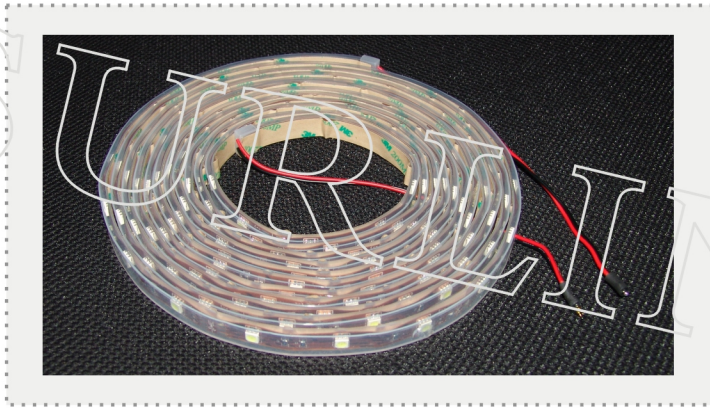

## P/N:SL-SL-NW-5-STG-10

◆ **Description:** Natural White SMD 5050 LED Strip Light, Silicone Tube and Glues Pouring Waterproof

◆ **Figure**

◆ **Instruction**

Technique type	LED type	Model NO.	Emit Color	LED Qty/5M	Working Voltage	Working Current	Power	Beam Angle	FPC Width	Standard Packing
Waterproof type: STG (Silicone Tube + Glues Pouring)	5050	SL-SL-WW-5-STG-10	warm white	150	12V DC	3000	36	120	10mm	5M/Roll
		SL-SL-NW-5-STG-10	natural white	150	12V DC	3000	36	120	10mm	
		SL-SL-CW-5-STG-10	cool white	150	12V DC	3000	36	120	10mm	
		SL-SL-R-5-STG-10	red	150	12V DC	3000	36	120	10mm	
		SL-SL-G-5-STG-10	green	150	12V DC	3000	36	120	10mm	
		SL-SL-B-5-STG-10	blue	150	12V DC	3000	36	120	10mm	
		SL-SL-Y-5-STG-10	yellow	150	12V DC	3000	36	120	10mm	
		SL-SL-M-5-STG-10	mixed R/G/B Series	150	12V DC	3000	36	120	10mm	
		SL-SL-RGB-5-STG-10	RGB	150	12V DC	3000	36	120	10mm	